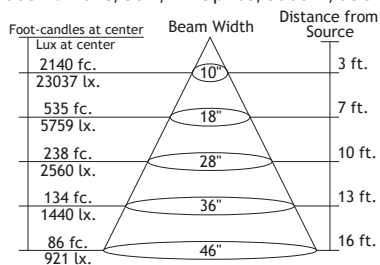

LED-930-12

2003 Lumens, 30w, 12° Optics, 3000°K, 95CRI