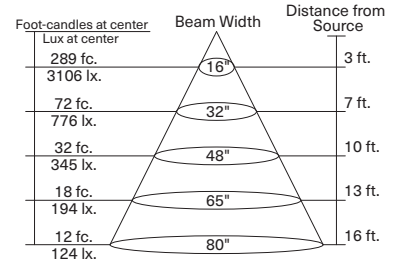

LED-512-22

646 Lumens, 12w, 22° Optics, 2700°K, 95CRI