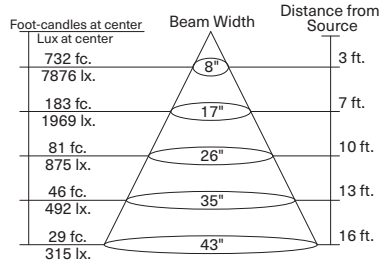

LED-512-12

591 Lumens, 12w, 12° Optics, 2700°K, 95CRI