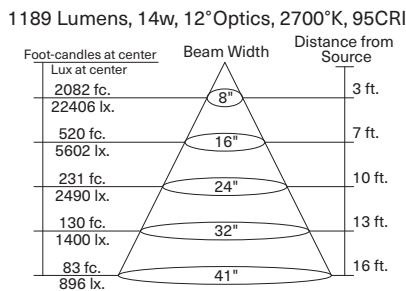

Modular Multiples®

The Original Multiple Lamp Family of Fixtures

Standard LED Modules

LED-506-6

LED-512-12

LED-512-22

LED-708-6

LED-714-12