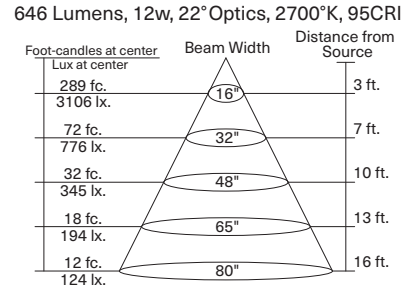

Modular Multiples®

The Original Multiple Lamp Family of Fixtures

Standard LED Modules

LED-506-6

LED-512-12

LED-512-22

LED-708-6

LED-714-12