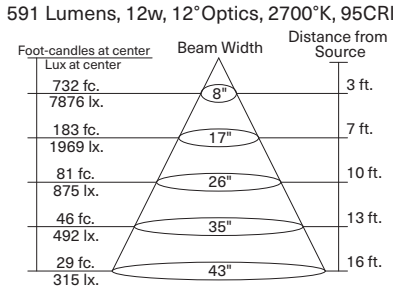

Modular Multiples®

The Original Multiple Lamp Family of Fixtures

Standard LED Modules

LED-506-6

LED-512-12

LED-512-22

LED-708-6

LED-714-12