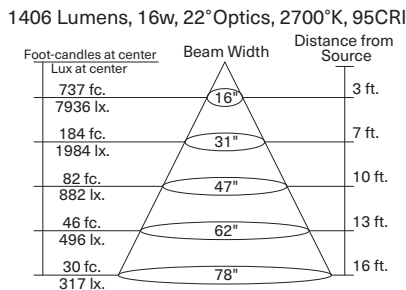

LED-716-22