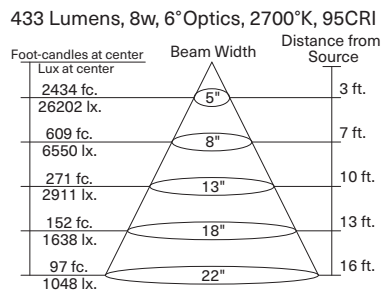

Modular Multiples®

The Original Multiple Lamp Family of Fixtures

Standard LED Modules

LED-506-6

LED-512-12

LED-512-22

LED-708-6

LED-714-12