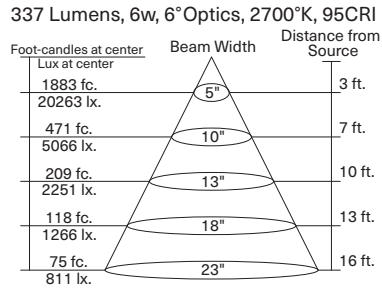

Modular Multiples®

The Original Multiple Lamp Family of Fixtures

Standard LED Modules

LED-506-6

LED-512-12

LED-512-22

LED-708-6

LED-714-12