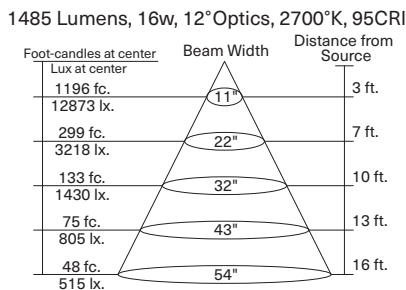

LED-716-12