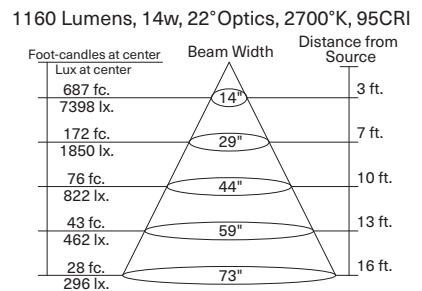

LED-714-22