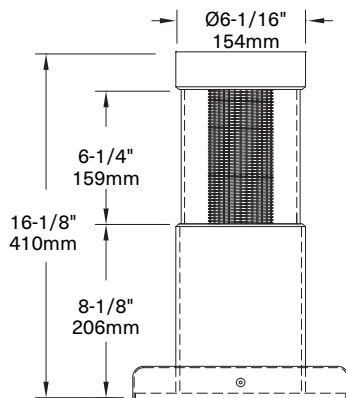

Modular International, Inc.

Modular International HQ - Pittsburgh, PA

Concentrix Short Bollard

MXT-B3285-LED-SS-(LED color)

316 marine grade, satin finished stainless steel tubing with a clear polycarbonate lens. Wired for two circuits with electronic power supplies incorporated. LEDs available in red, green, blue, amber, white and color changing arrays. Lamping: MR16 LED one 10 watt main light with ten 1 watt accent lights. Suitable for wet locations, IP66 rated. US Patent number 7,478,921 B1. **Customization options available. Consult factory for details.**

Concentrix Tall Bollard

MXT-B328T-LED-SS-(LED color)

316 marine grade, satin finished stainless steel tubing with a clear polycarbonate lens. Wired for two circuits with electronic power supplies incorporated. LEDs available in red, green, blue, amber, white and color changing arrays. Lamping: MR16LED one 10 watt main light with ten 1 watt accent lights. Suitable for wet locations, IP66 rated. US Patent number 7,478,921 B1. **Customization options available. Consult factory for details.**