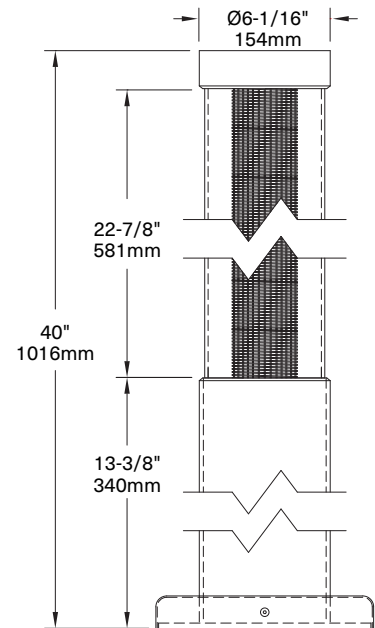

Modular International, Inc.

Modular International HQ - Pittsburgh, PA

Concentrix Short Bollard

MXT-B3285-LED-SS-(LED color)

316 marine grade, satin finished stainless steel tubing with a clear polycarbonate lens. Wired for two circuits with electronic power supplies incorporated. LEDs available in red, green, blue, amber, white and color changing arrays. Lamping: MR16 LED one 10 watt main light with ten 1 watt accent lights. Suitable for wet locations, IP66 rated. US Patent number 7,478,921 B1. **Customization options available. Consult factory for details.**

Concentrix Tall Bollard

MXT-B328T-LED-SS-(LED color)

316 marine grade, satin finished stainless steel tubing with a clear polycarbonate lens. Wired for two circuits with electronic power supplies incorporated. LEDs available in red, green, blue, amber, white and color changing arrays. Lamping: MR16LED one 10 watt main light with ten 1 watt accent lights. Suitable for wet locations, IP66 rated. US Patent number 7,478,921 B1. **Customization options available. Consult factory for details.**