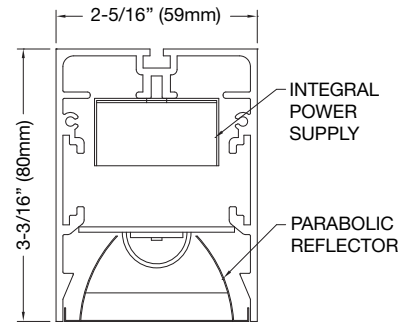

- Technical Data:**
- Application: Track mounted fixture (Global Pro 3 Circuit Track)
 - Dimensions: 45-3/8” (1153mm) x 1-5/8” (40mm) x 2-1/4” (57mm)
 - Power: 110-240v
 - Lifetime L70: ~58,000 hours
 - Finish: Powder coat -W (white), -B (black) standard (custom colors available, consult factory)

- Technical Data:**
- Application: Ceiling, wall, pendant or cable mounted
 - Dimensions: length x 2-3/8" (59mm) x 3-5/32" (80mm)
 - Power: 110-240v
 - Lifetime L70: ~58,000 hours
 - Finish: Powder coat -W (white), -B (black), -A (aluminum) standard (custom colors available, consult factory)

Options:

90° CORNER	#MODLSP-U59-HO-PD-90
180° STRAIGHT CONNECTOR	#MODLSP-U59-HO-PD-180
SUSPENSION CABLE 5' (1.6M)	#MODLSP-U59-HO-PD-CABLE1.6
SUSPENSION CABLE 20' (6.0M)	#MODLSP-U59-HO-PD-CABLE6.0

The Original Multiple Lamp Family of Fixtures