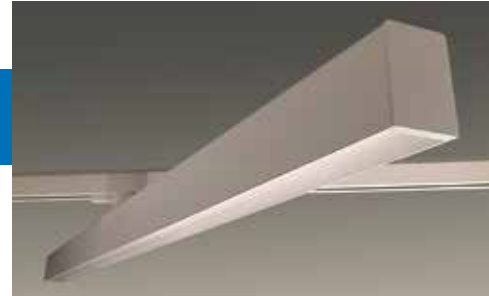

Modular International, Inc.

Linears®
LED Surface
Profiles

Modular Multiples®

1

Linears® COPTER 3C HO: LED Surface Profiles

Description: 359° rotatable track mounted fixture. Aluminum extruded linear profile, white or black powder coated finish, with opal polycarbonate diffuser. Additional spacer that can be ordered separately (see “Options” below) that allows the adjoining fixture to be placed at a slightly lower elevation so that two different fixtures can be hung next to each other without interference. Non-dimming driver standard (consult factory for dimmable driver options) Available in 2700k, 3000k or 4000k

- Technical Data:**
- Application: Track mounted fixture (Global Pro 3 Circuit Track)
 - Dimensions: 45-3/8” (1153mm) x 1-5/8” (40mm) x 2-1/4” (57mm)
 - Power: 110-240v
 - Lifetime L70: ~58,000 hours
 - Finish: Powder coat -W (white), -B (black) standard (custom colors available, consult factory)

- Technical Data:**
- Application: Ceiling, wall, pendant or cable mounted
 - Dimensions: length x 2-3/8" (59mm) x 3-5/32" (80mm)
 - Power: 110-240v
 - Lifetime L70: ~58,000 hours
 - Finish: Powder coat -W (white), -B (black), -A (aluminum) standard (custom colors available, consult factory)