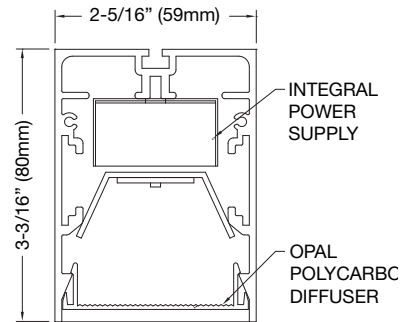

- Technical Data:**
- Application: Track mounted fixture (Global Pro 3 Circuit Track)
 - Dimensions: 45-3/8” (1153mm) x 1-5/8” (40mm) x 2-1/4” (57mm)
 - Power: 110-240v
 - Lifetime L70: ~58,000 hours
 - Finish: Powder coat -W (white), -B (black) standard (custom colors available, consult factory)

Options: Copter Spacer #63SP-x 2-3/8” (63mm) spacer -W (white) or -B (black)

The Original Multiple Lamp Family of Fixtures

Modular Multiples®

2

Linears®
U59 HO PD: LED Surface Profiles

Description: Aluminum extruded linear profile, white, black or aluminum powder coated finish, with opal polycarbonate diffuser. Non-dimming driver standard (consult factory for dimmable driver options) Available in 2700k, 3000k or 4000k

- Technical Data:**
- Application: Ceiling, wall, pendant or cable mounted
 - Dimensions: length x 2-3/8" (59mm) x 3-5/32" (80mm)
 - Power: 110-240v
 - Lifetime L70: ~58,000 hours
 - Finish: Powder coat -W (white), -B (black), -A (aluminum) standard (custom colors available, consult factory)