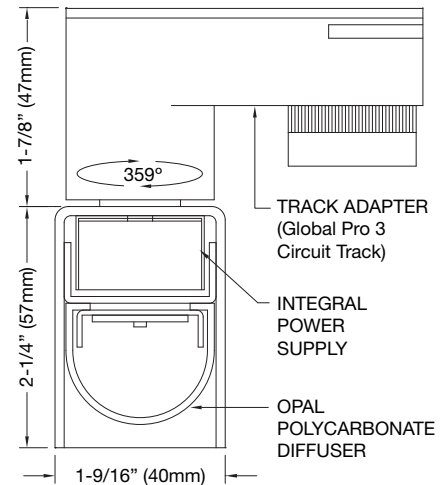

- Technical Data:**
- Application: Track mounted fixture (Global Pro 3 Circuit Track)
 - Dimensions: 45-3/8” (1153mm) x 1-5/8” (40mm) x 2-1/4” (57mm)
 - Power: 110-240v
 - Lifetime L70: ~58,000 hours
 - Finish: Powder coat -W (white), -B (black) standard (custom colors available, consult factory)

- Technical Data:**
- Application: Ceiling, wall, pendant or cable mounted
 - Dimensions: length x 2-3/8" (59mm) x 3-5/32" (80mm)
 - Power: 110-240v
 - Lifetime L70: ~58,000 hours
 - Finish: Powder coat -W (white), -B (black), -A (aluminum) standard (custom colors available, consult factory)