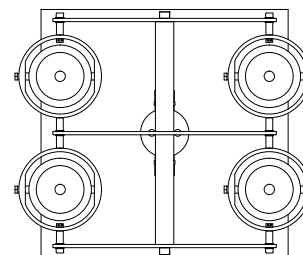

[Download CSI drop-in spec template](#)