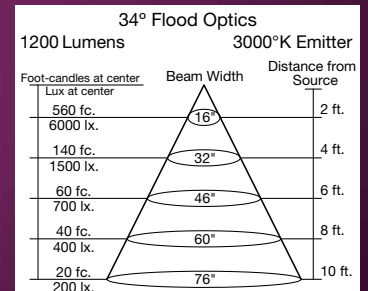

Elements™ 30w LED Module

30_w

Model : LED-530

Wattage: 30

Lumens: 1200 at 3000°K

Kelvin Temperature: 2850°K or 3000°K (+/- 2%)

Standard CRI: 95

Accessories and customization available: Tuning, dimming, beam angles, Kelvin temperature, shielding and filtering

Beam Angles: 14° Spot, 21° Narrow Flood, 34° Flood, 6° beam angle also available