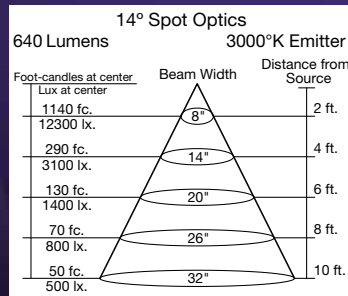

Lumens: 640 at 3000°K

Kelvin Temperature: 2850°K or 3000°K (+/- 2%)

Standard CRI: 95

Accessories and customization available: Tuning, dimming, beam angles, Kelvin temperature, shielding and filtering

Beam Angles: 14° Spot, 21° Narrow Flood, 34° Flood, 6° beam angle also available