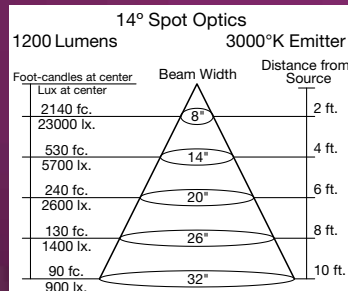

Elements™ 30w LED Module

30_w

Model : LED-530

Wattage: 30

Lumens: 1200 at 3000°K

Kelvin Temperature: 2850°K or 3000°K (+/- 2%)

Standard CRI: 95

Accessories and customization available: Tuning, dimming, beam angles, Kelvin temperature, shielding and filtering

Beam Angles: 14° Spot, 21° Narrow Flood, 34° Flood, 6° beam angle also available