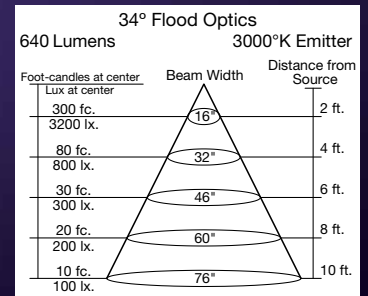

Lumens: 640 at 3000°K

Kelvin Temperature: 2850°K or 3000°K (+/- 2%)

Standard CRI: 95

Accessories and customization available: Tuning, dimming, beam angles, Kelvin temperature, shielding and filtering

Beam Angles: 14° Spot, 21° Narrow Flood, 34° Flood, 6° beam angle also available