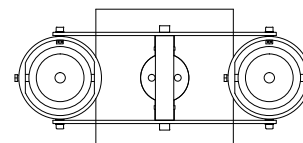

[Download CSI drop-in spec template](#)