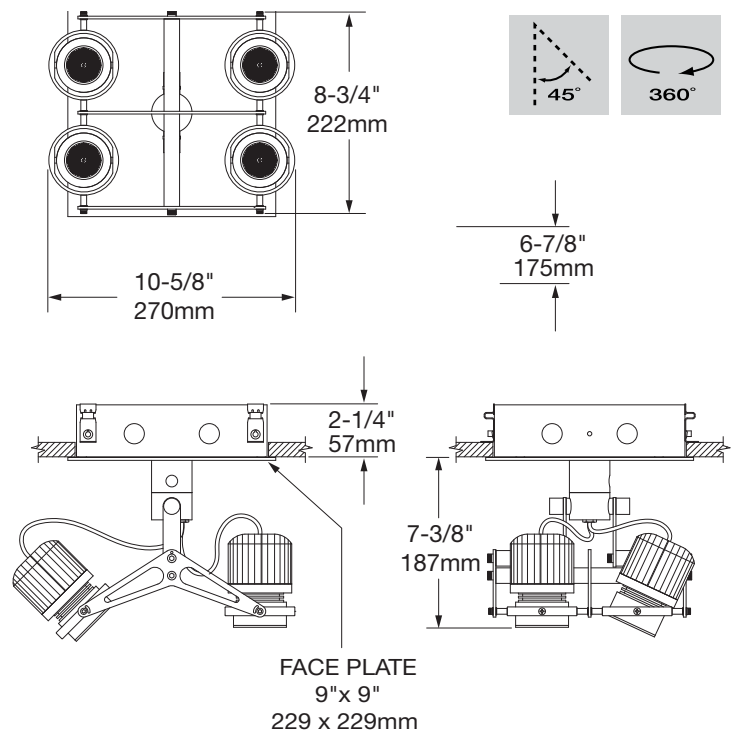

Modular Multiples®

Boomerang

Surface Mounted - New/Old Work

Contemporary fixtures for unique installations. Superior design, materials, manufacture, and customization make Boomerang fixtures high tech and high performance.

Four 30w Lamps

MBS-4-LED/30-6-TI-R
Modular Multiples® Boomerang Series,
four 30w LED modules, stainless steel, transformer
incorporated, recessed canopy configuration shown.
Other configurations available.

[Download CSI drop-in spec template](#)