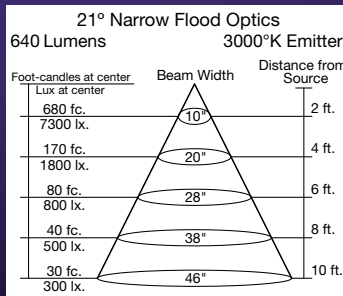

Lumens: 640 at 3000°K

Kelvin Temperature: 2850°K or 3000°K (+/- 2%)

Standard CRI: 95

Accessories and customization available: Tuning, dimming, beam angles, Kelvin temperature, shielding and filtering

Beam Angles: 14° Spot, 21° Narrow Flood, 34° Flood, 6° beam angle also available