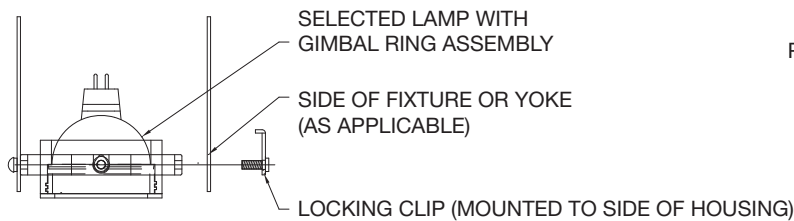

Modular Multiples®

Fixture Options

Modular accessories are used individually or in inventive combinations to shield brightness, reduce glare, vary beam patterns, retain direction, and alter color. Dimensions of all fixture options vary with lamp size.

Ring Sets and Locking Devices (PATENTED)

ADD -LM TO END OF MODEL NUMBER

FRONT VIEW

Shielding Options

ADD SHIELDING OPTION CODE (BELOW) TO END OF MODEL NUMBER

FILTER RING (STANDARD)

SHIELDING CONE (-SC)

SHIELDING CYLINDER (-CY)

WALL WASH CONE (-WWC)