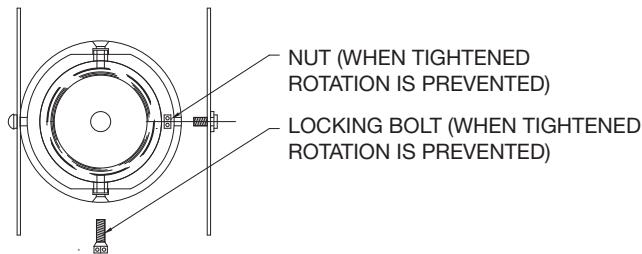

Modular Multiples®

Fixture Options

Modular accessories are used individually or in inventive combinations to shield brightness, reduce glare, vary beam patterns, retain direction, and alter color. Dimensions of all fixture options vary with lamp size.

Ring Sets and Locking Devices (PATENTED)

ADD -LM TO END OF MODEL NUMBER

BOTTOM VIEW