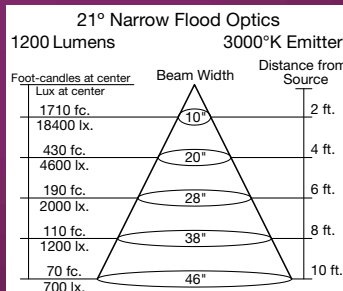

Elements™ 30w LED Module

30_w

Model : LED-530

Wattage: 30

Lumens: 1200 at 3000°K

Kelvin Temperature: 2850°K or 3000°K (+/- 2%)

Standard CRI: 95

Accessories and customization available: Tuning, dimming, beam angles, Kelvin temperature, shielding and filtering

Beam Angles: 14° Spot, 21° Narrow Flood, 34° Flood, 6° beam angle also available